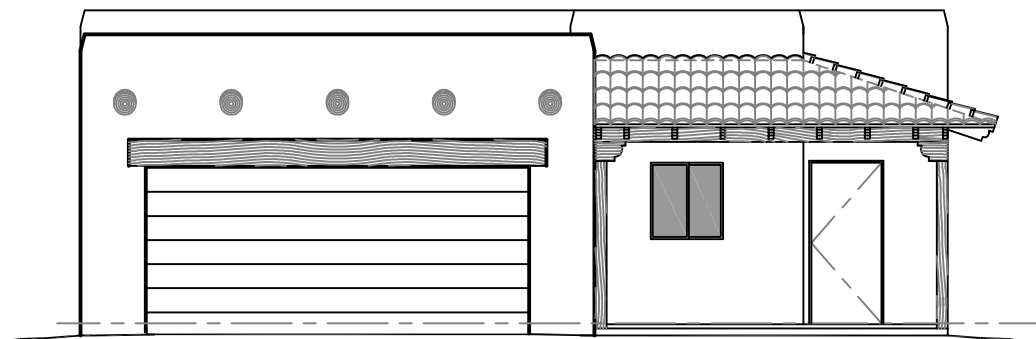

MODEL 1308

H.J. KRZYSIK
ARCHITECT

7301 E. 22nd STREET
TUCSON, AZ. 85710
(520) 327-4846

ELEVATION - A

ELEVATION - B

ELEVATION - C

36'-0" WIDE
59'-0" LONG