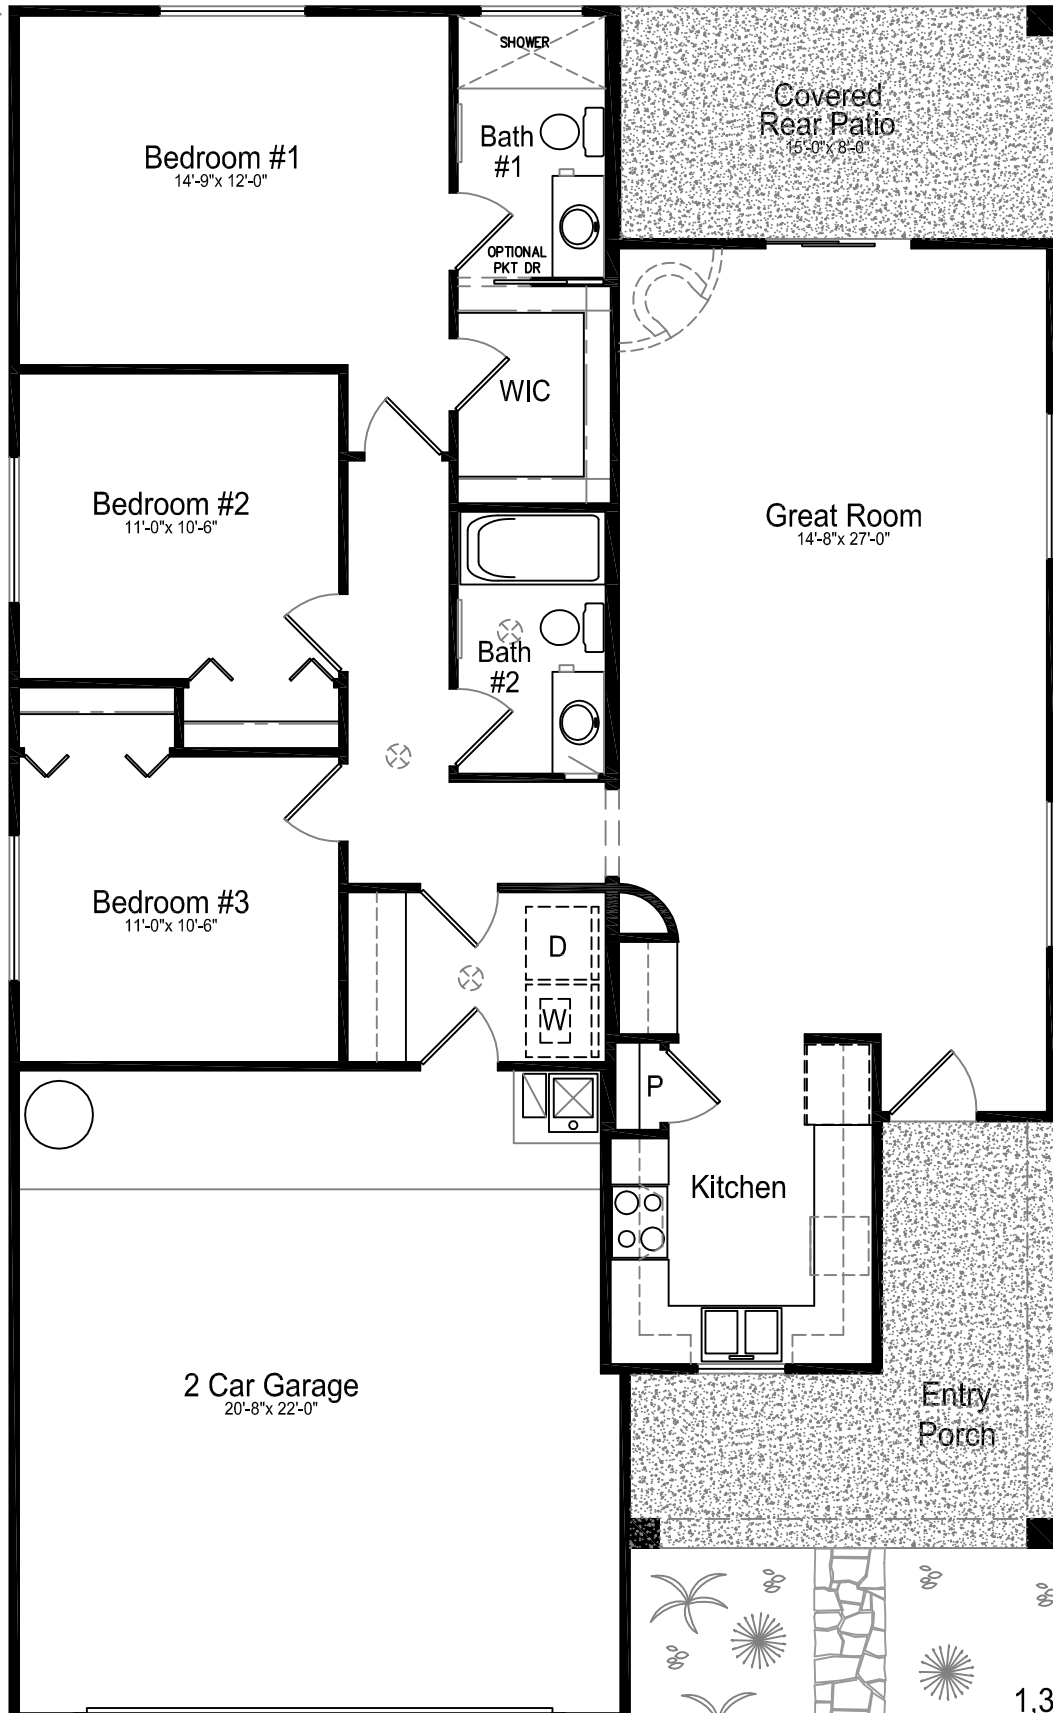

MODEL 1308

H.J. KRZYSIK
ARCHITECT
7301 E. 22nd STREET
TUCSON, AZ. 85710
(520) 327-4846

36'-0" WIDE
59'-0" LONG

1,308.19 SQ. FT. -
LIVING AREA
467.81 SQ. FT. -
GARAGE/STORAGE