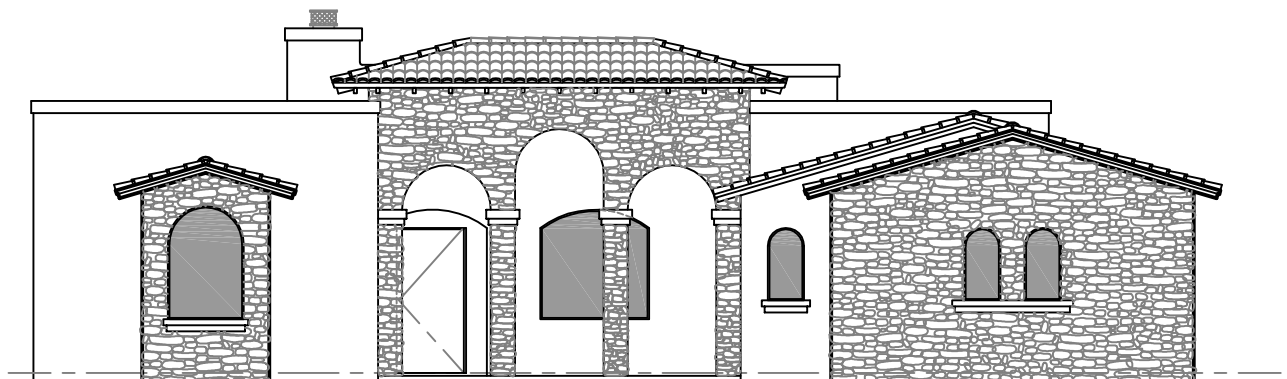

MODEL 1893

H.J. KRZYSIK
ARCHITECT
7301 E. 22nd Street
TUCSON, AZ. 85710
(520) 327-4846

Front Elevation - "A"

Front Elevation - "B"

Front Elevation - "C"