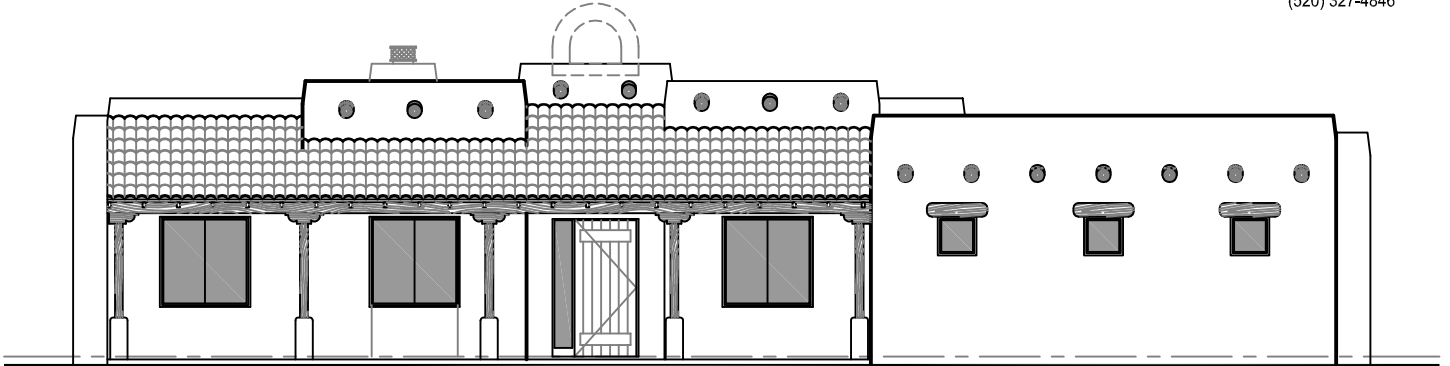

MODEL 2392

H.J. KRZYSIK
ARCHITECT
7301 E. 22nd Street
TUCSON, AZ. 85710
(520) 327-4846

Front Elevation - "A"

Front Elevation - "B"

Front Elevation - "C"