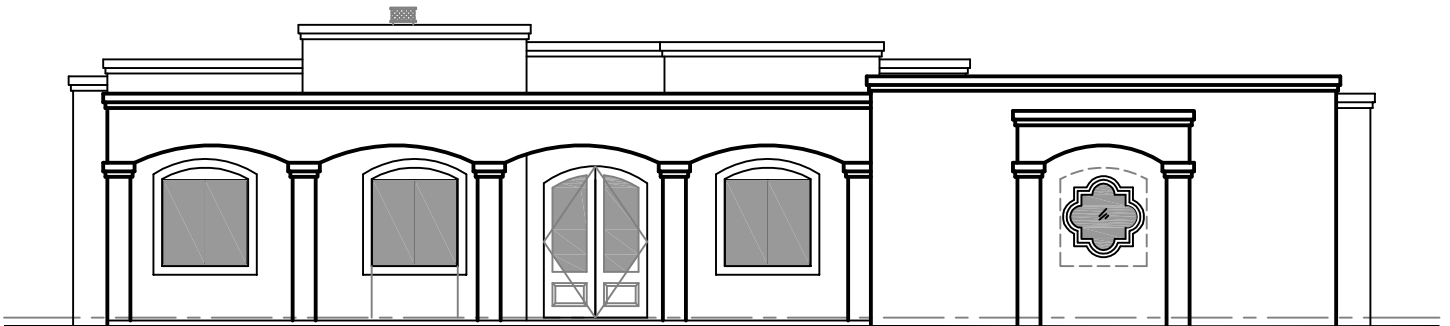

MODEL 2392

H.J. KRZYSIK
ARCHITECT
7301 E. 22nd Street
TUCSON, AZ. 85710
(520) 327-4846

Front Elevation - "A"

Front Elevation - "B"

Front Elevation - "C"