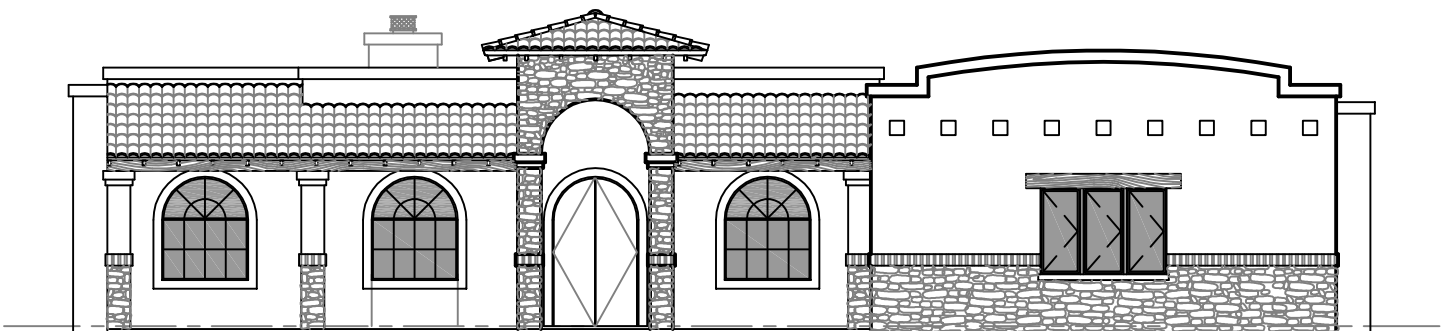

MODEL 2392

H.J. KRZYSIK
ARCHITECT
7301 E. 22nd Street
TUCSON, AZ. 85710
(520) 327-4846

Front Elevation - "A"

Front Elevation - "B"

Front Elevation - "C"