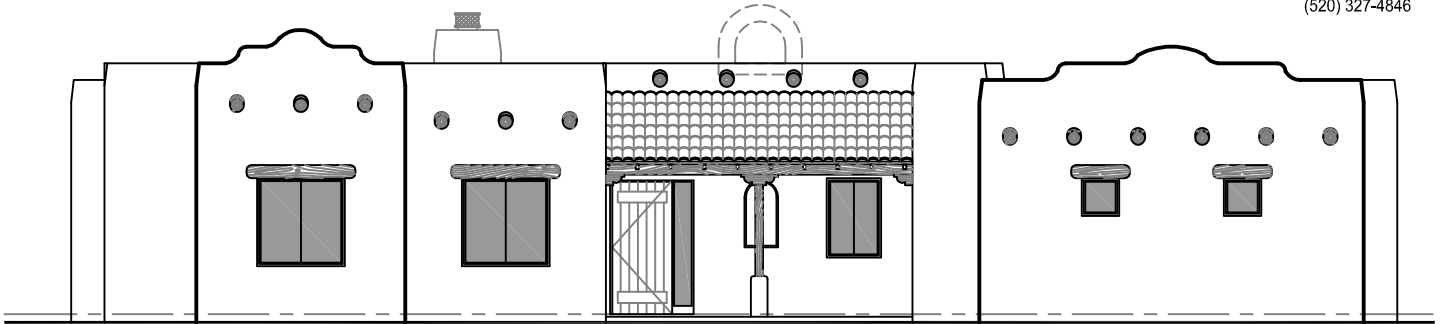

MODEL 2421

H.J. KRZYSIK
ARCHITECT
7301 E. 22nd Street
TUCSON, AZ. 85710
(520) 327-4846

Front Elevation - "A"

Front Elevation - "B"

Front Elevation - "C"