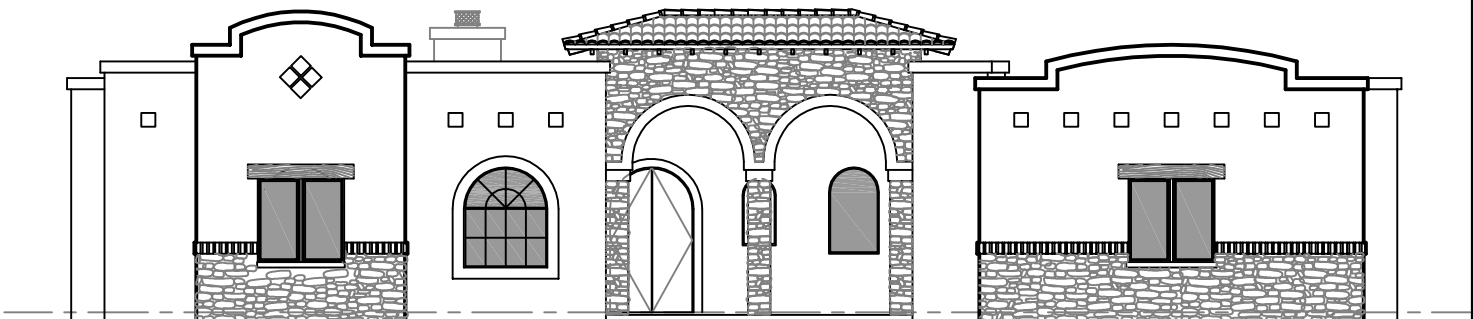

MODEL 2421

H.J. KRZYSIK
ARCHITECT
7301 E. 22nd Street
TUCSON, AZ. 85710
(520) 327-4846

Front Elevation - "A"

Front Elevation - "B"

Front Elevation - "C"