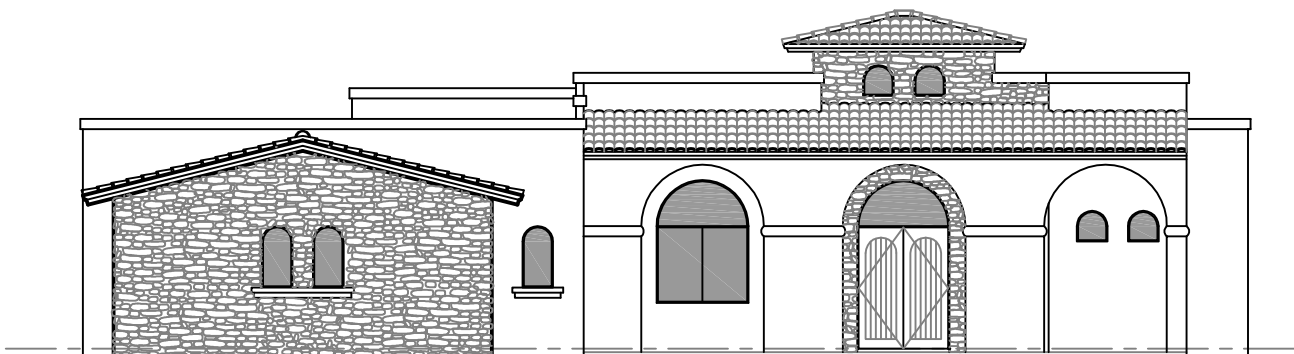

# MODEL 2699

H.J. KRZYSIK  
ARCHITECT  
7301 E. 22nd Street  
TUCSON, AZ. 85710  
(520) 327-4846

Front Elevation - "A"

Front Elevation - "B"

Front Elevation - "C"