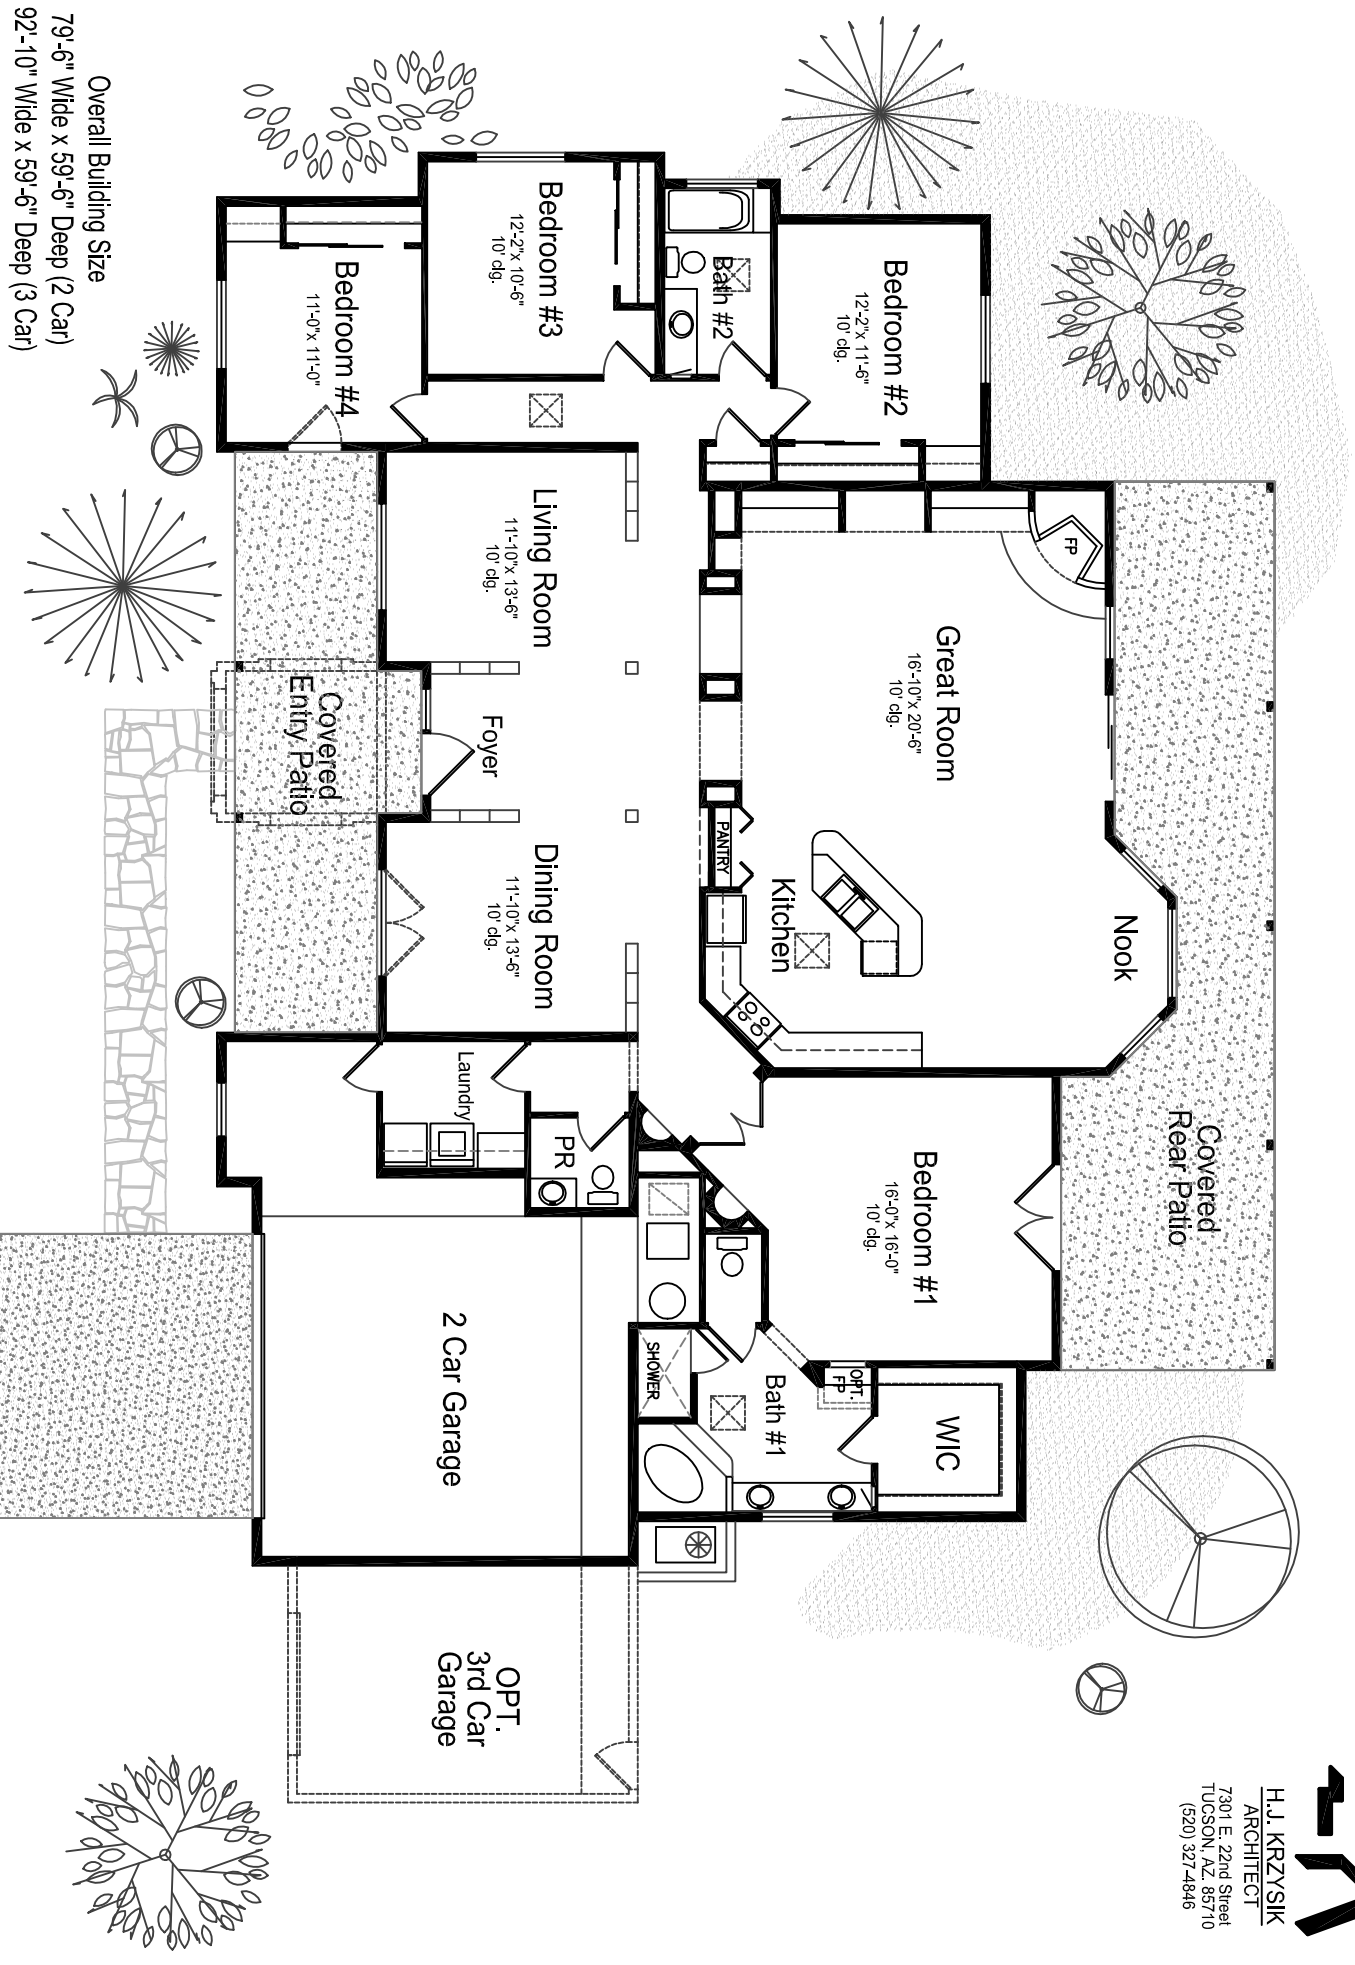

# MODEL 2768

H.J. KRZYSIK  
ARCHITECT  
7301 E. 22nd Street  
TUCSON, AZ 85710  
(520) 327-4846

Overall Building Size

79'-6" Wide x 59'-6" Deep (2 Car)

92'-10" Wide x 59'-6" Deep (3 Car)